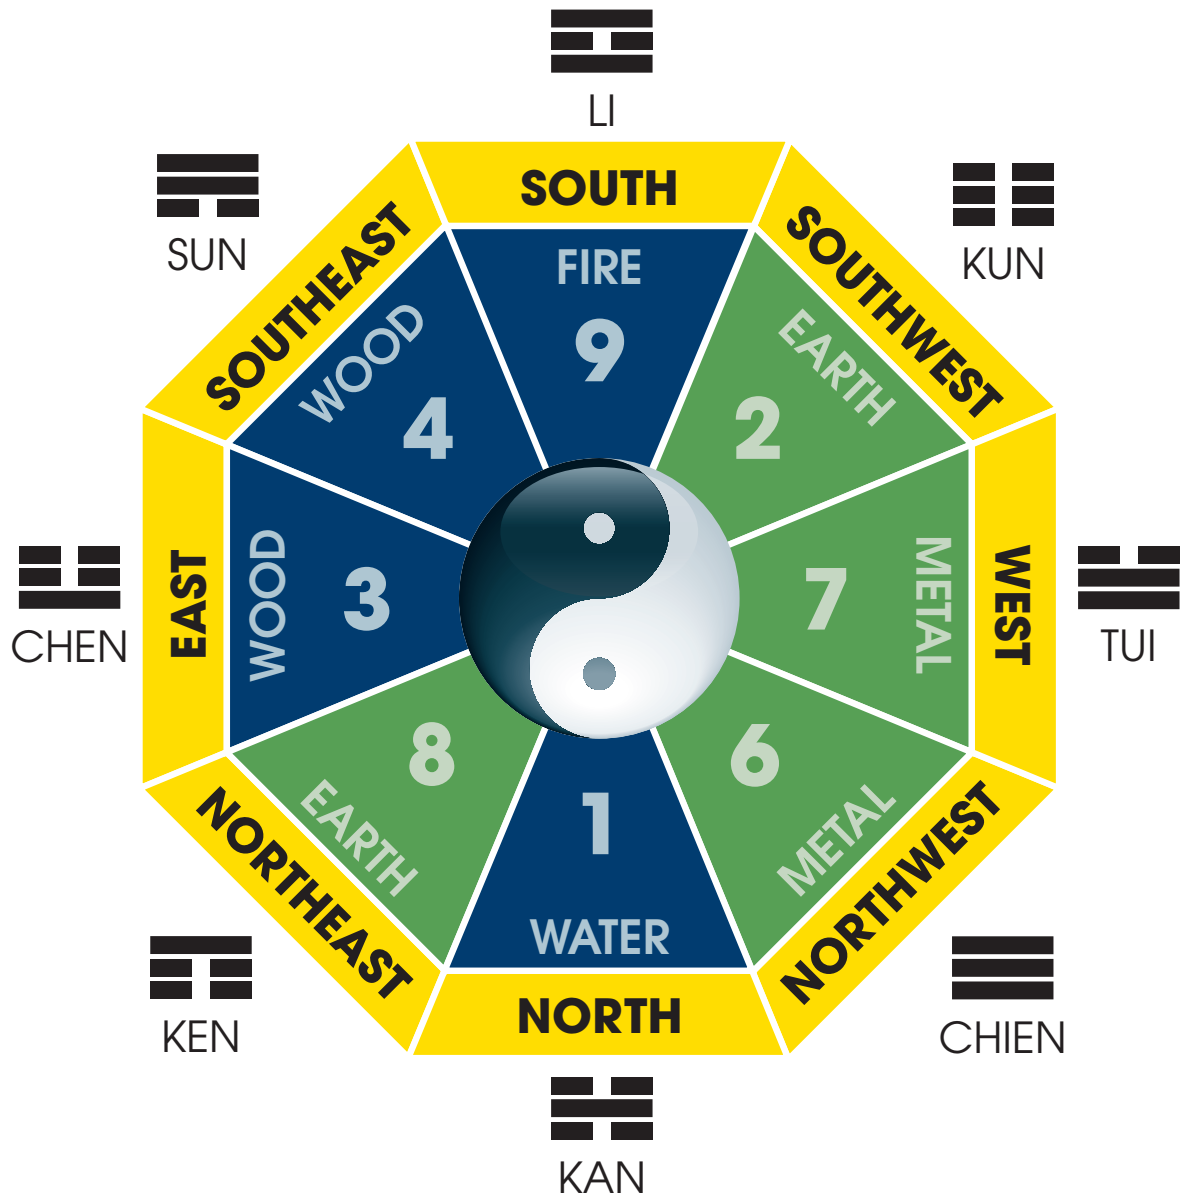

AUTHENTIC
Feng Shui
That Works!

A Special Report
from Lillian Too

The World's Most Popular
Writer & Advocate on
Living with Good Feng Shui

Part 1: INTRODUCTION

8 Mansion Kua Formula